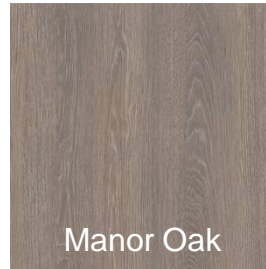

UNO Kitchen Colours

If customers ask about non-standard colours please

May 2016

email itm@tdcmanufacturing.co.nz

UNO Woodgrain Colours

UNO Kitchen Colours

If customers ask about non-standard colours please

May 2016